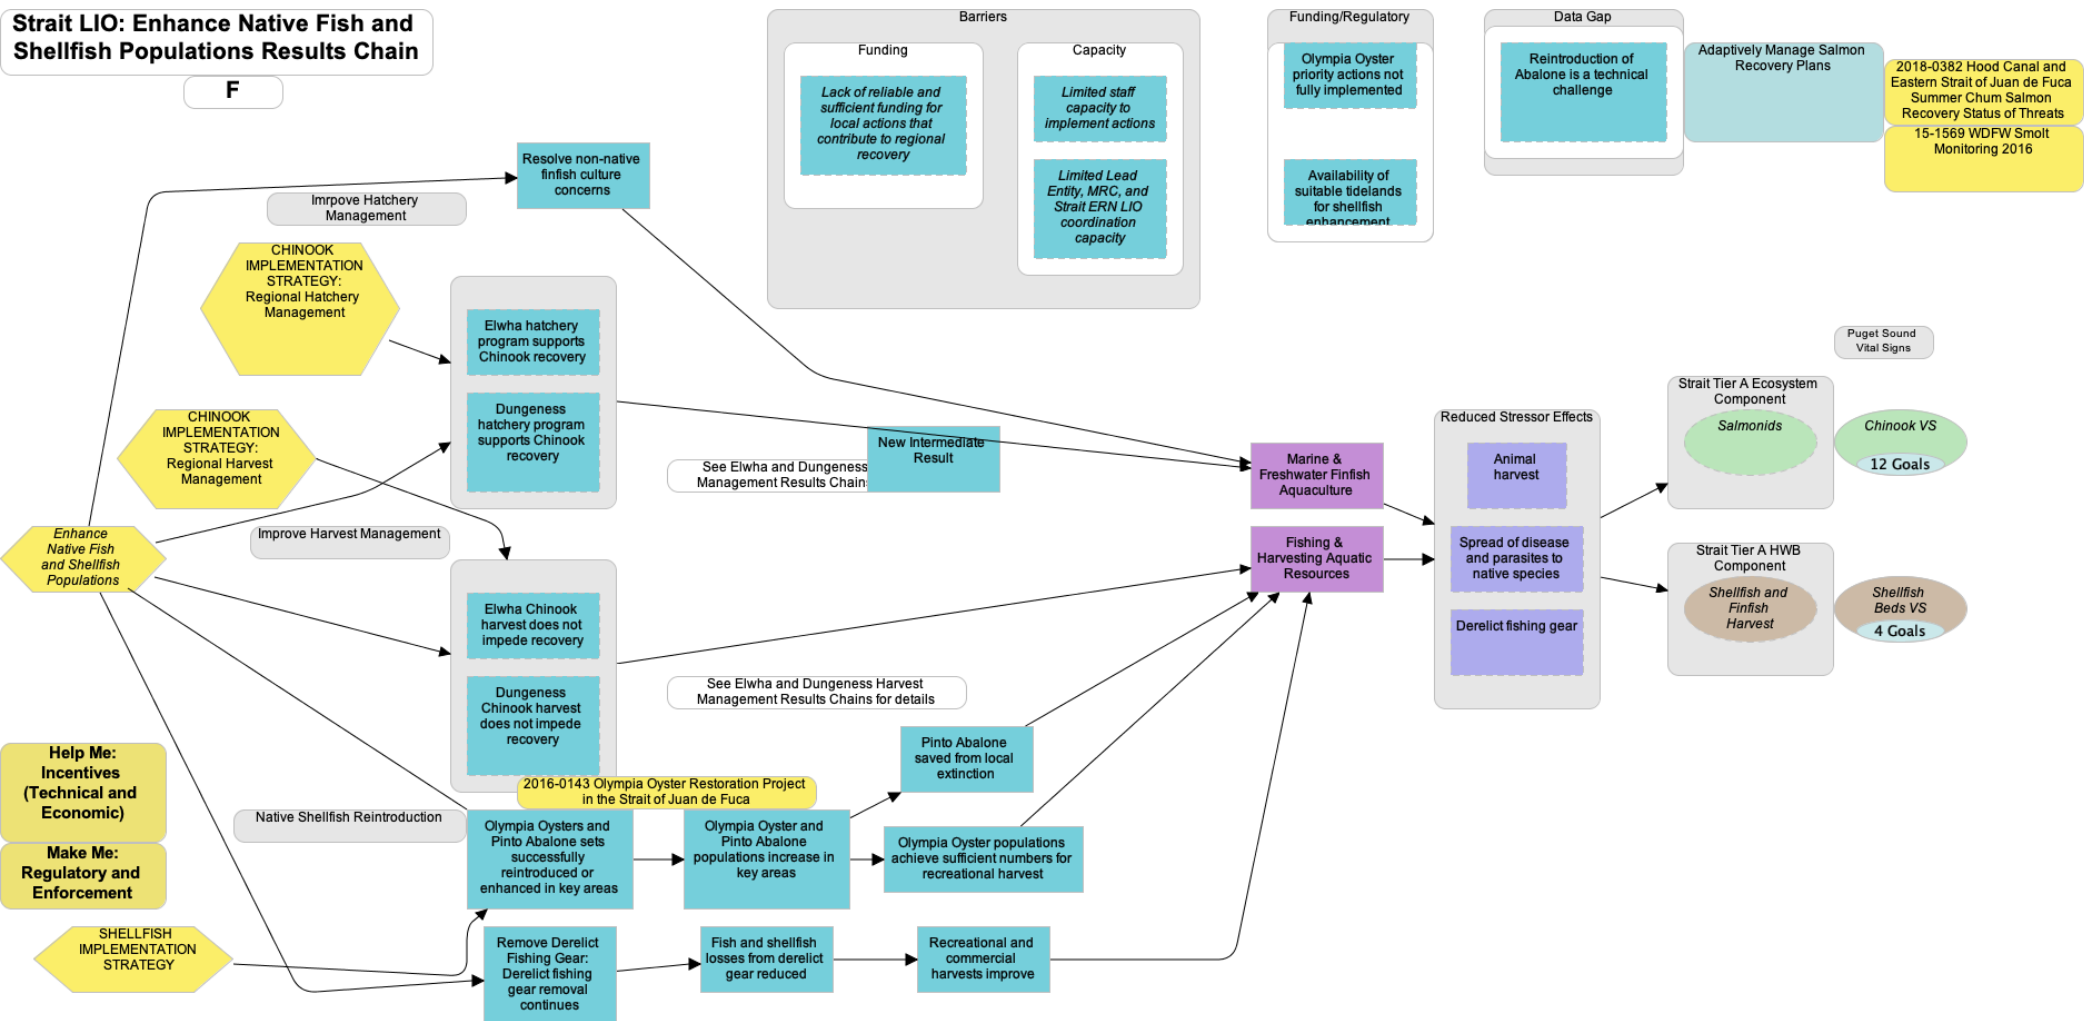

# Strait LIO: Enhance Native Fish and Shellfish Populations Results Chain

F

## Other Results Chains working in concert with this Local Strategy to achieve results