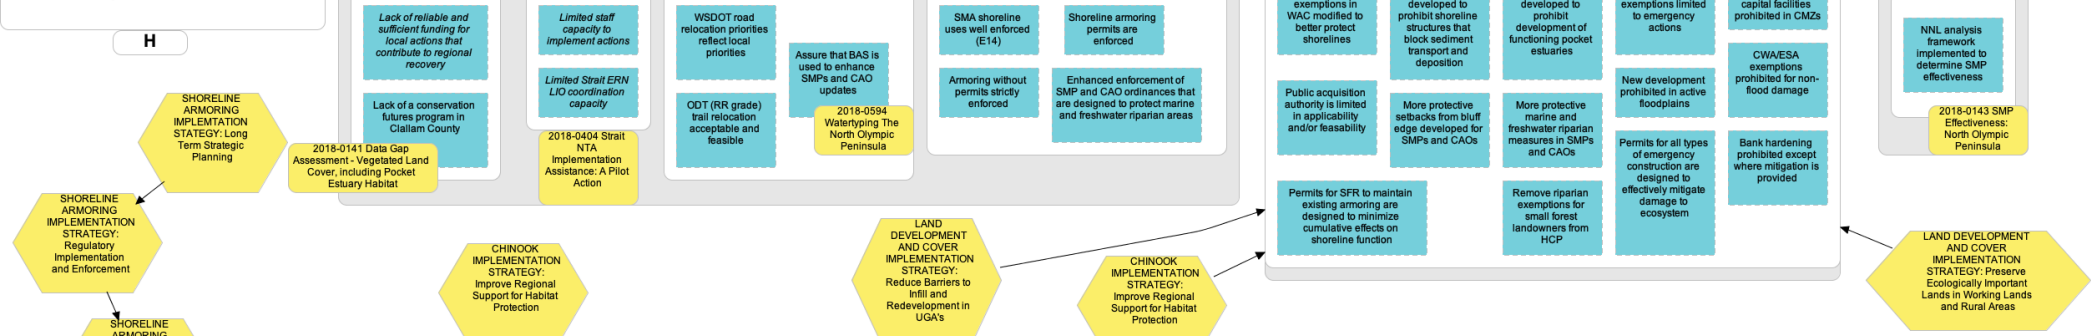

Other Results Chains working in concert with this Local Strategy to achieve results