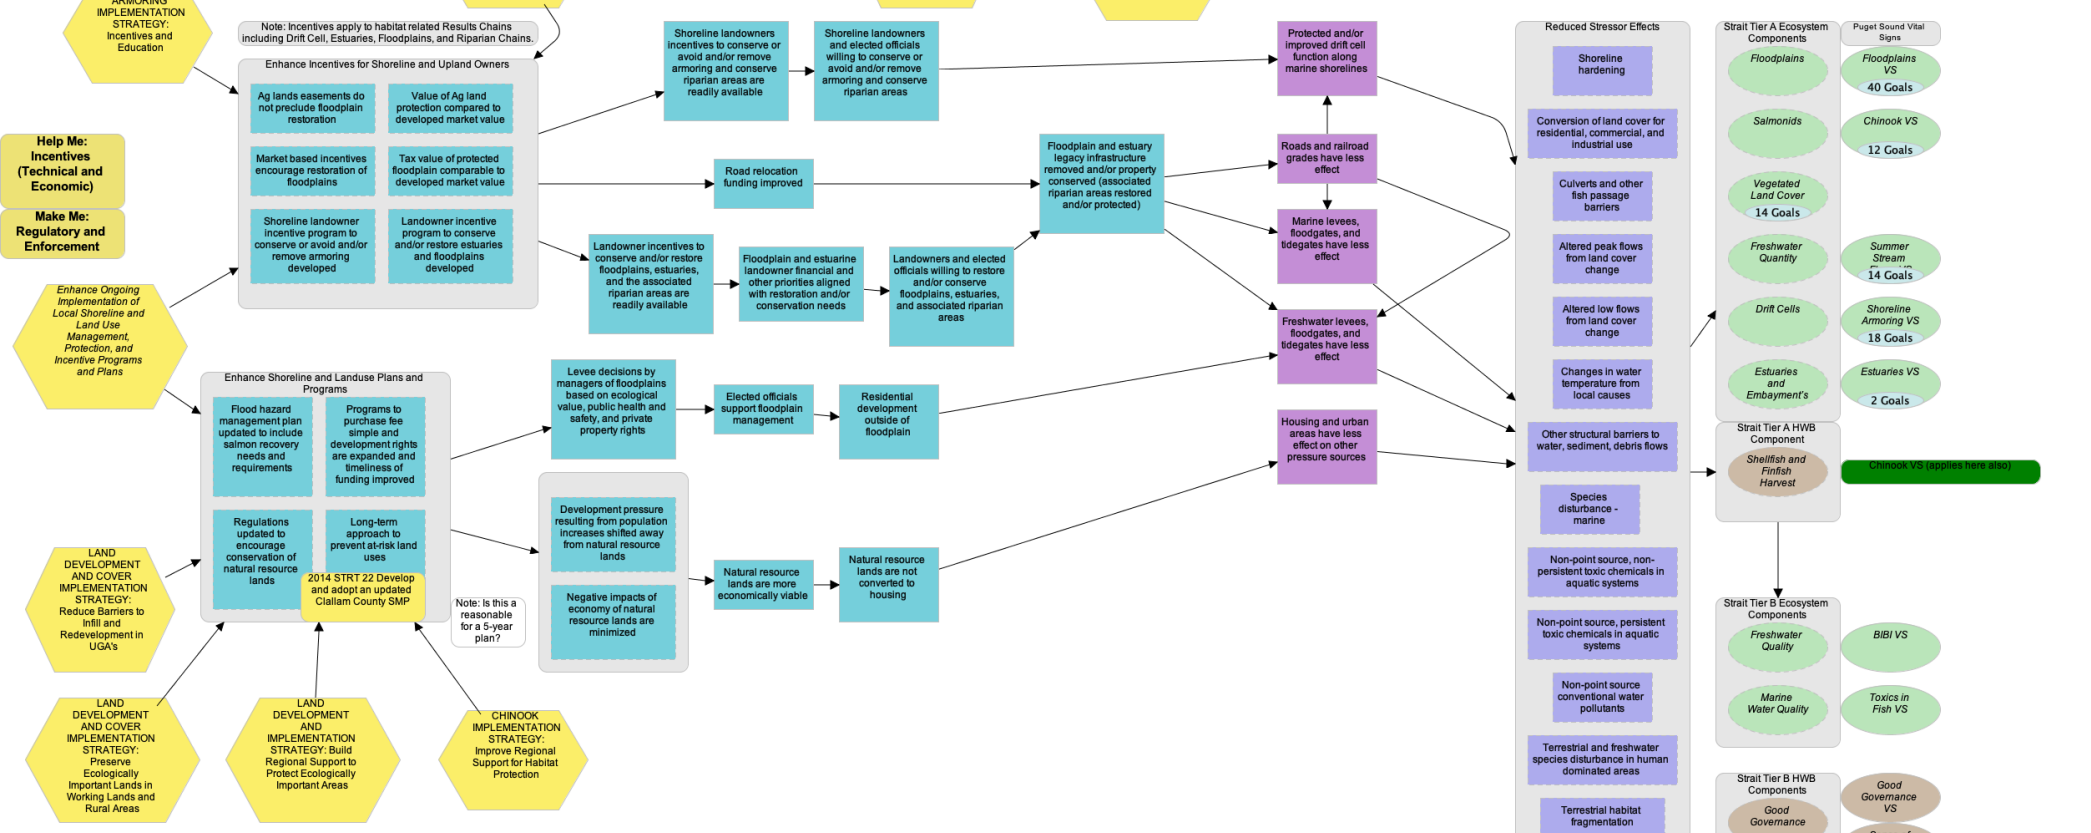

Other Results Chains working in concert with this Local Strategy to achieve results